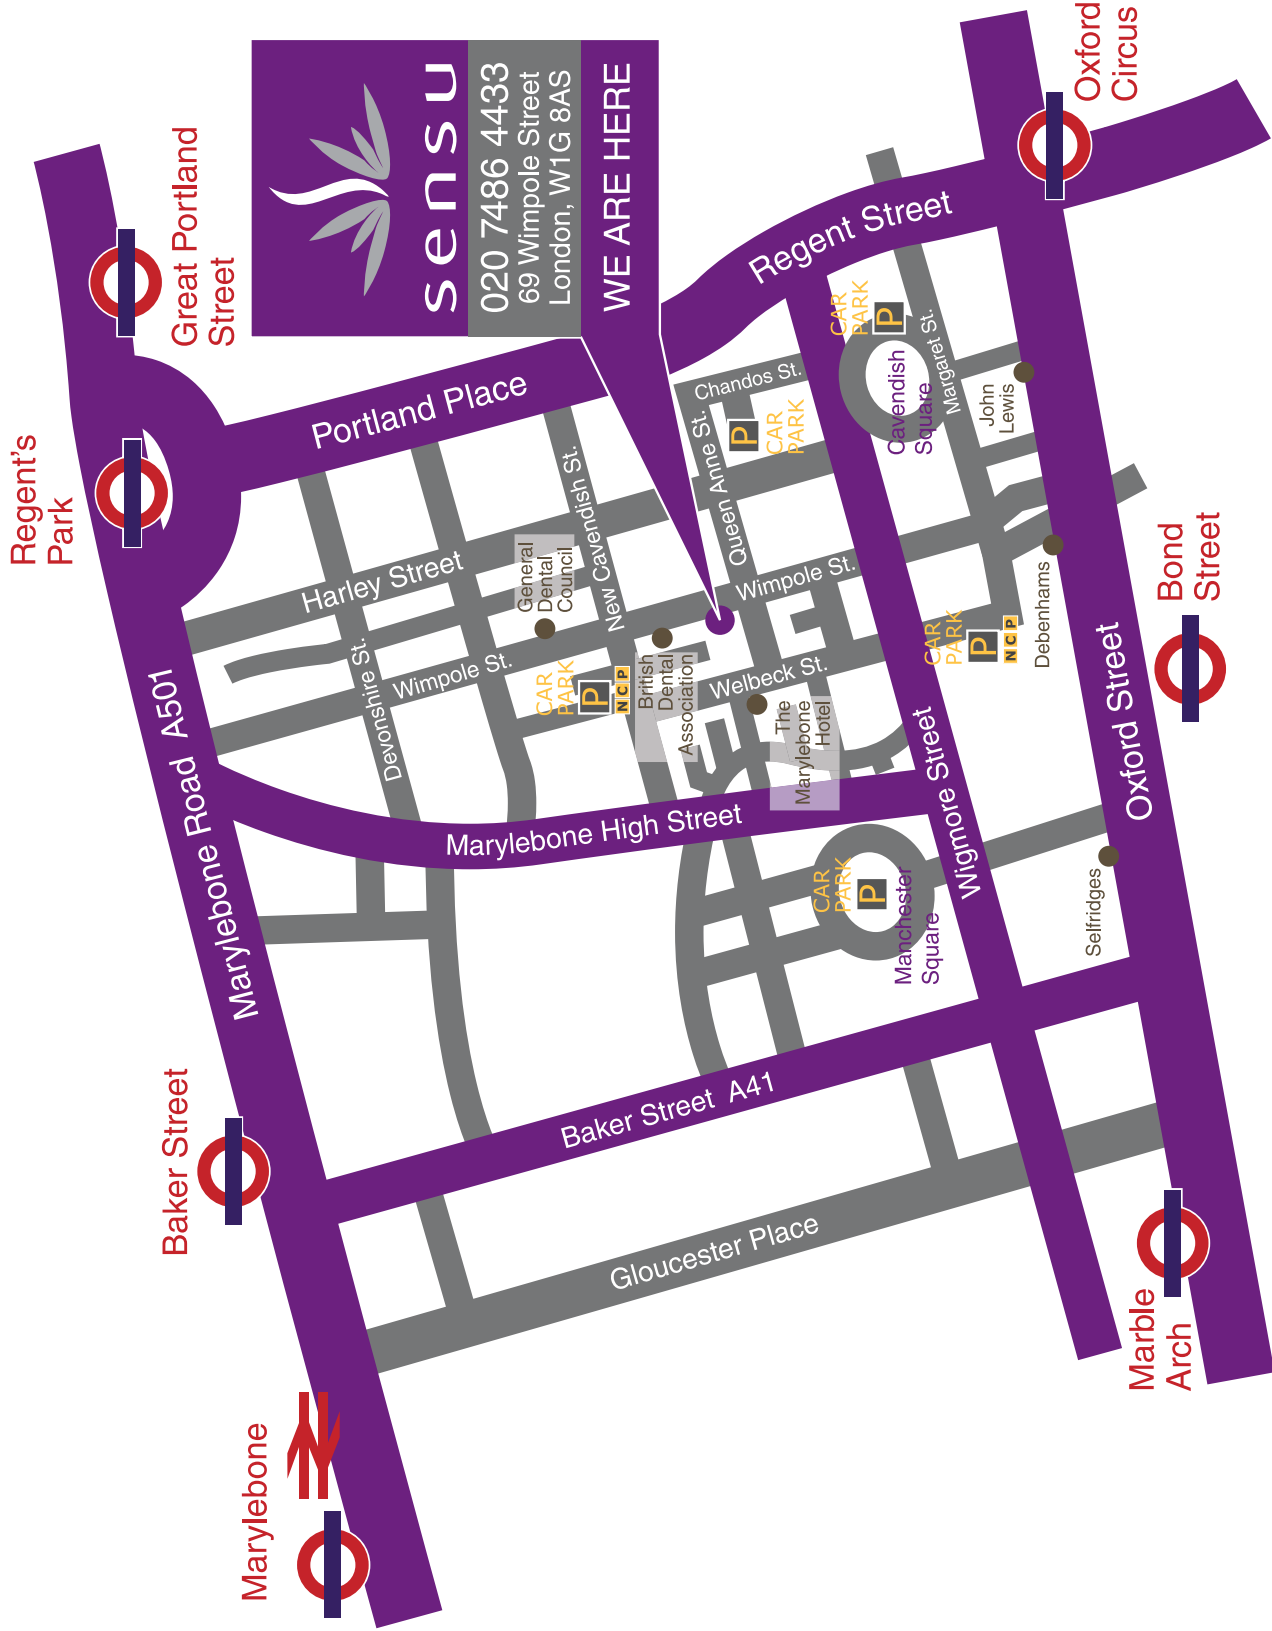

invisalign

iNMAN aligner

ZOOM!
ADVANCED
TEETH WHITENING

Marylebone

Baker Street

Marylebone Road A501

Regent's Park

Great Portland Street

Portland Place

Harley Street

Marylebone High Street

Baker Street A41

Gloucester Place

Marble Arch

Selfridges

Debenhams